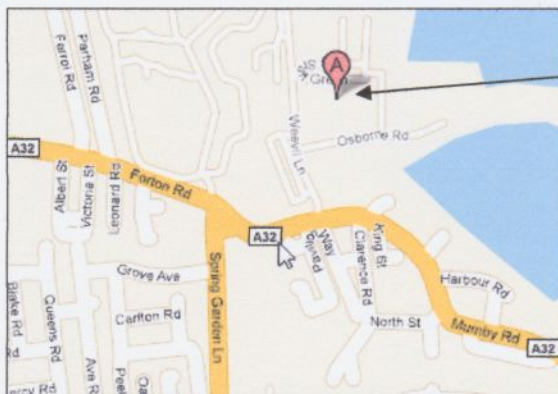

**We will be located at No 11 Cooperage Green, Royal Clarence Yard, Weevil Lane, Gosport PO12 1AX.  
Tel : 07518 825 588.**

We want you to know that we really appreciate your business we are also really appreciative of all the referrals that you give us and would like to Thankyou by giving you an entry into the draw to win an 'Ipod Nano' included with our new Deep Relaxation Hypnotherapy MP3 track preloaded and whats more, for every person you refer to us, you will receive £5 reduction off any Services or Purchases with us (offer not valid with any other offer).

There is a Café on site should you arrive early (open until 4pm Mon-Sat)

We look forward to seeing you at our new Practice.

Thankyou.

Best Wishes  
Simône

When turning in to Weevil Lane, follow the road round and the first set of gates on the right is Royal Clarence Yard